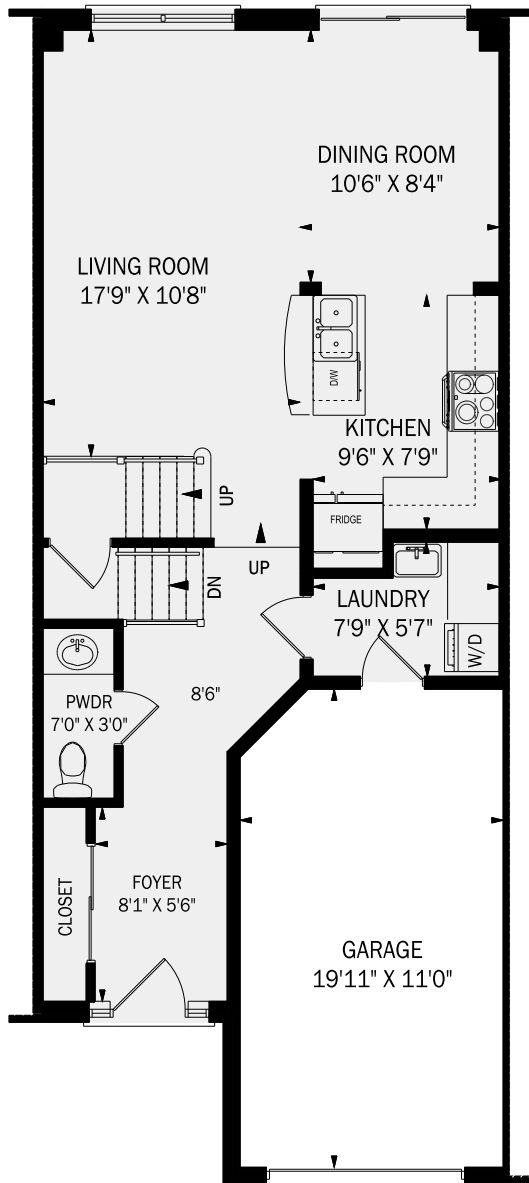

2135 REDSTONE CRESCENT, OAKVILLE

MAIN FLOOR - 686 SQUARE FEET

SECOND FLOOR - 872 SQUARE FEET

LOWER LEVEL - 686 SQUARE FEET