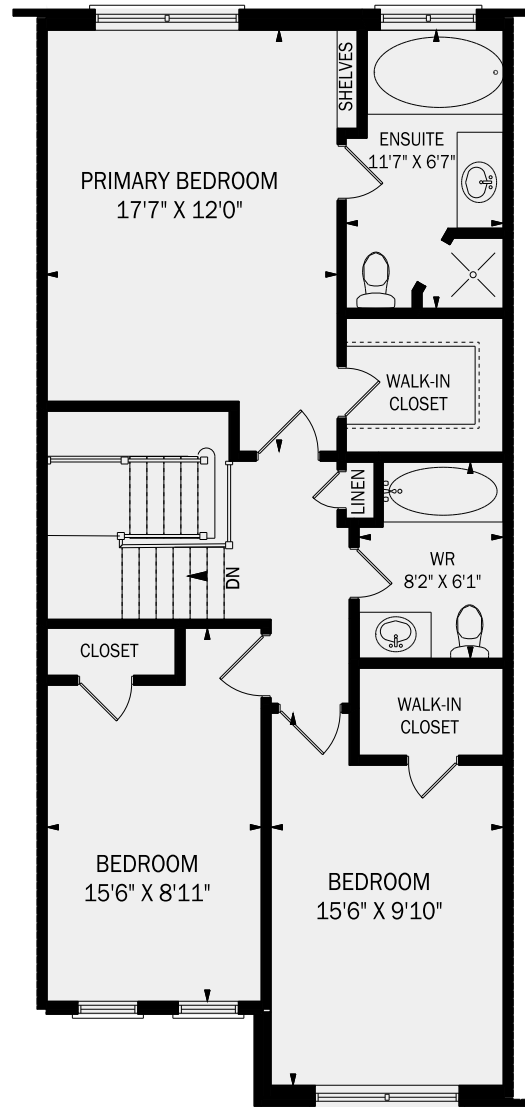

2135 REDSTONE CRESCENT, OAKVILLE

MAIN FLOOR - 686 SQUARE FEET

SECOND FLOOR - 872 SQUARE FEET

LOWER LEVEL - 686 SQUARE FEET