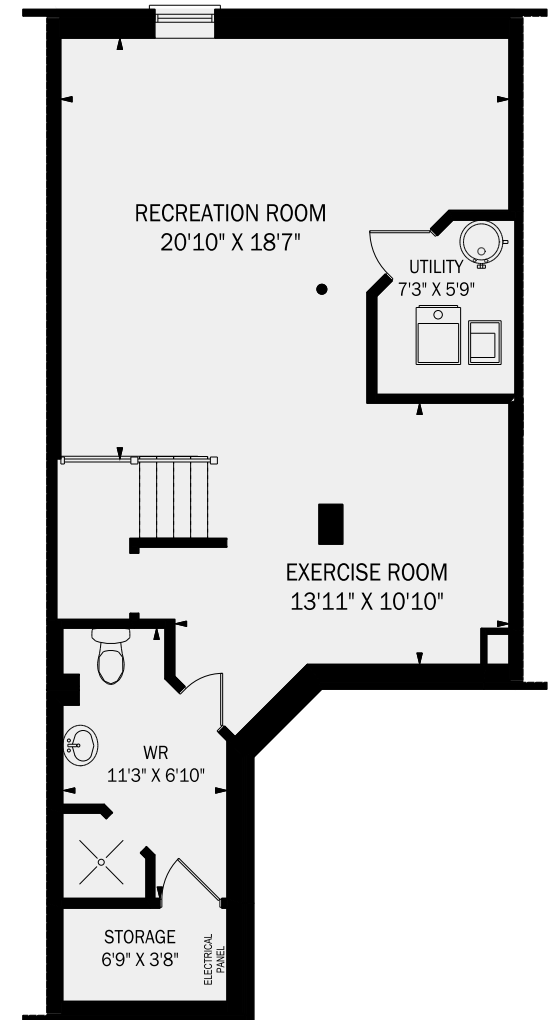

2135 REDSTONE CRESCENT, OAKVILLE

MAIN FLOOR - 686 SQUARE FEET

SECOND FLOOR - 872 SQUARE FEET

LOWER LEVEL - 686 SQUARE FEET