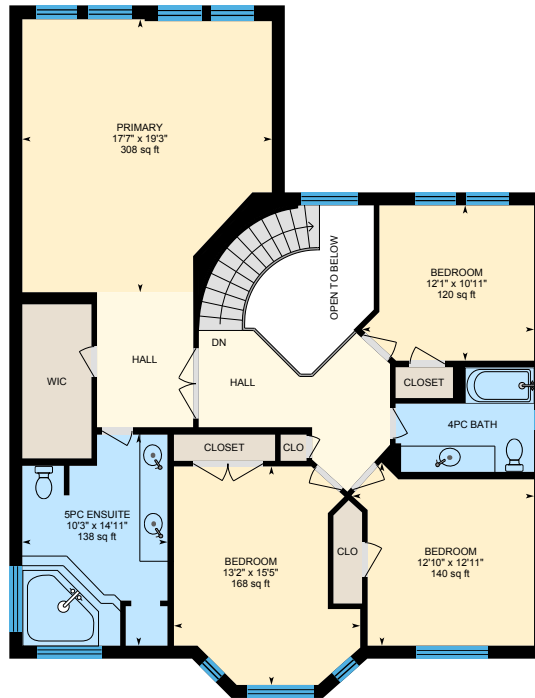

5773 Glen Erin Dr, Mississauga, ON

Above Grade 2946.57 sq ft

Main Floor
1488.65 sq ft

2nd Floor
1457.92 sq ft

Basement (Below Grade)
1394.97 sq ft