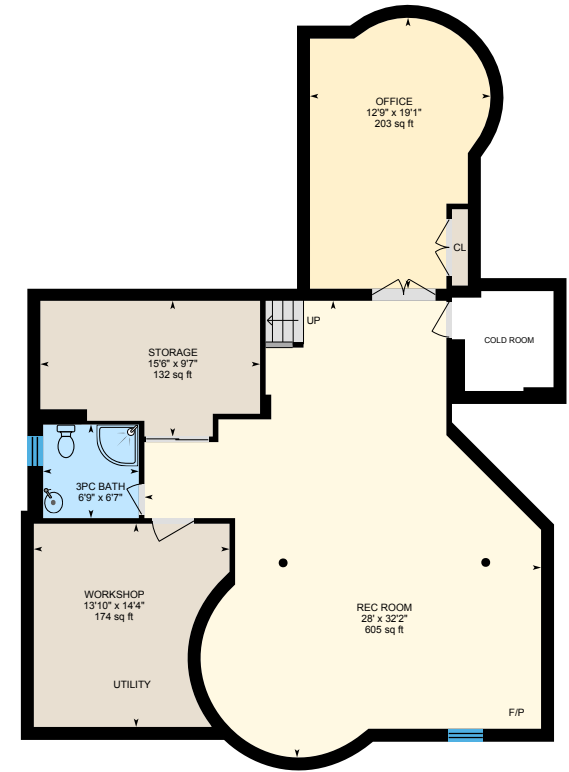

5773 Glen Erin Dr, Mississauga, ON

Above Grade 2946.57 sq ft

Main Floor
1488.65 sq ft

2nd Floor
1457.92 sq ft

Basement (Below Grade)
1394.97 sq ft