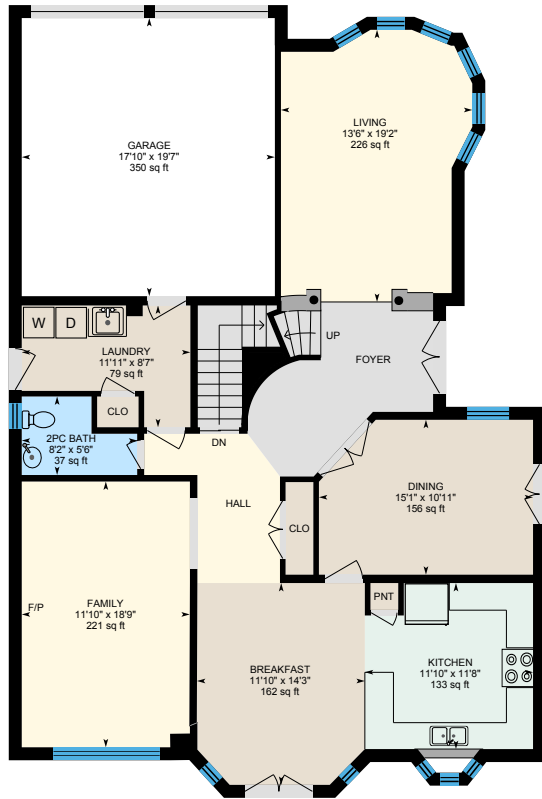

5773 Glen Erin Dr, Mississauga, ON

Above Grade 2946.57 sq ft

Main Floor
1488.65 sq ft

2nd Floor
1457.92 sq ft

Basement (Below Grade)
1394.97 sq ft