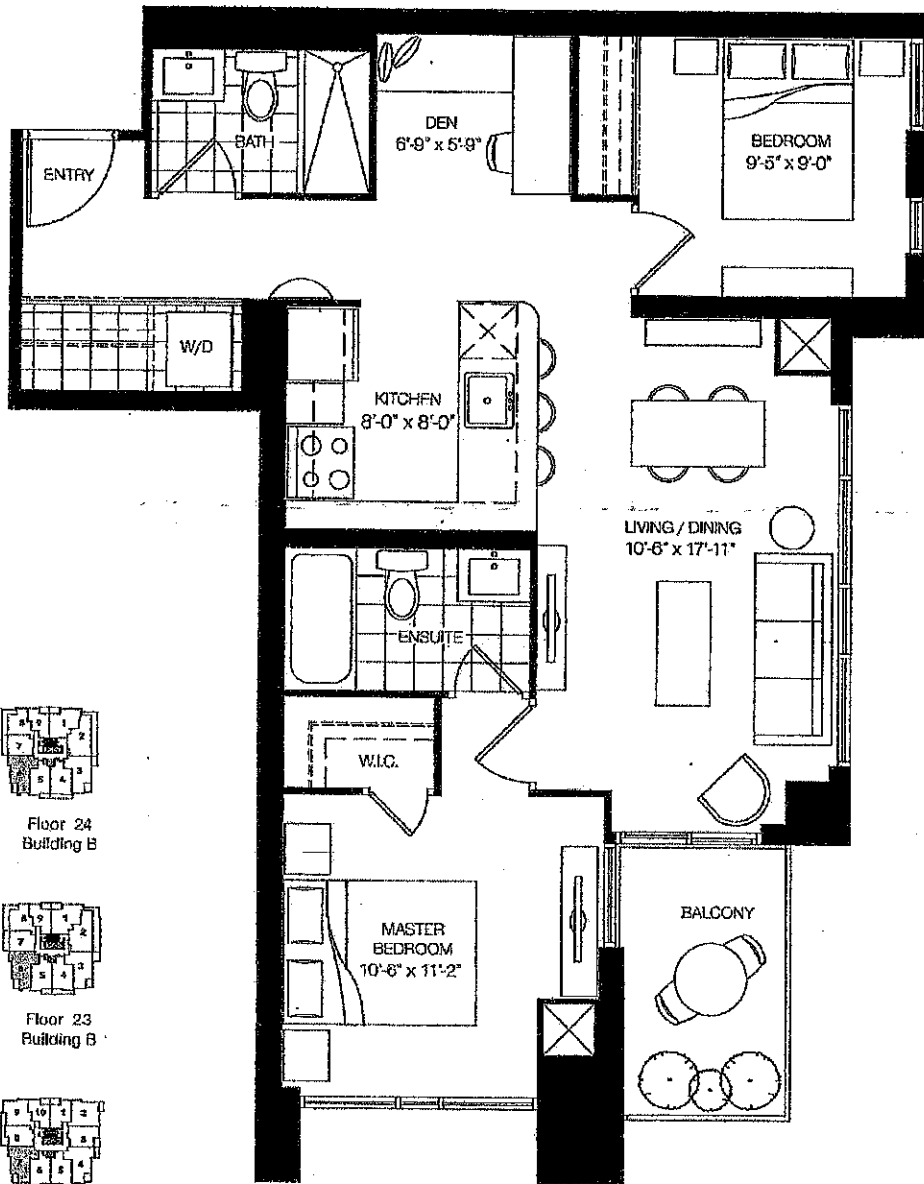

# Millennium Park - A/B 007 - Two Bedroom/Den

825 sq.ft. Interior + 56 sq.ft. Outdoor = 881 sq.ft. Total Living Area

Floor 24  
Building A

Floor 24  
Building B

Floor 23  
Building A

Floor 23  
Building B

Floors 5-22  
Building A

Floors 5-22  
Building B

All dimensions and areas are approximate and subject to normal construction variations.  
Plan's may be reversed. Specs and specifications subject to change without notice. E.S.O.F.